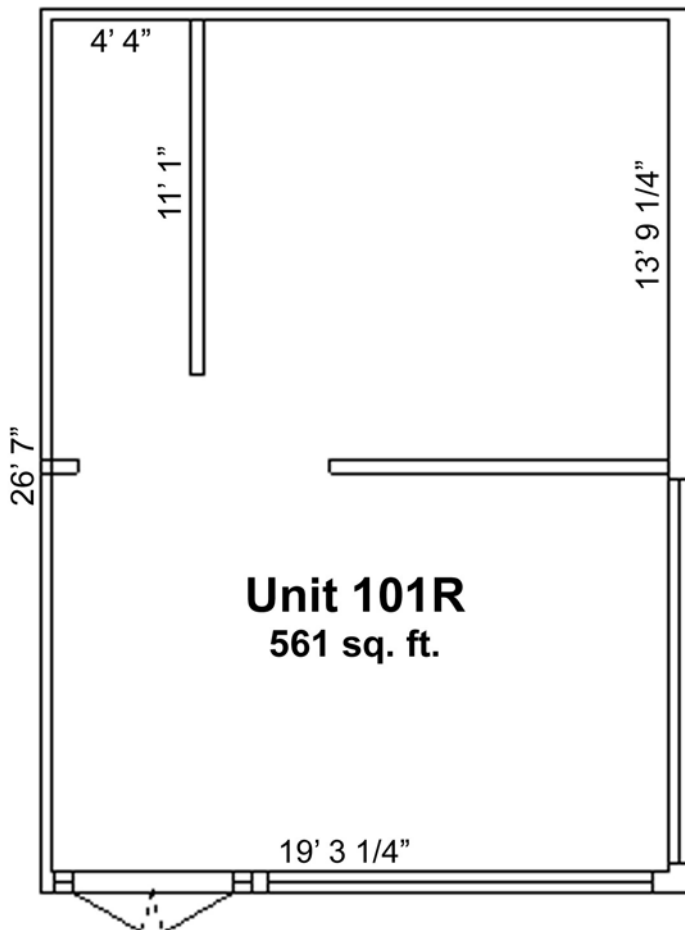

**Floor Plan
Millyard Plaza
210 Imi Kala St.**

**FOR LEASING INFORMATION,
PLEASE CALL:**

Rick Woodford
Realtor® (S)

870-0133

realty@rickwoodford.com

Mario Cardone
PB, CardOneRealty Corp., subagent

891-8469

www.clients1st.biz