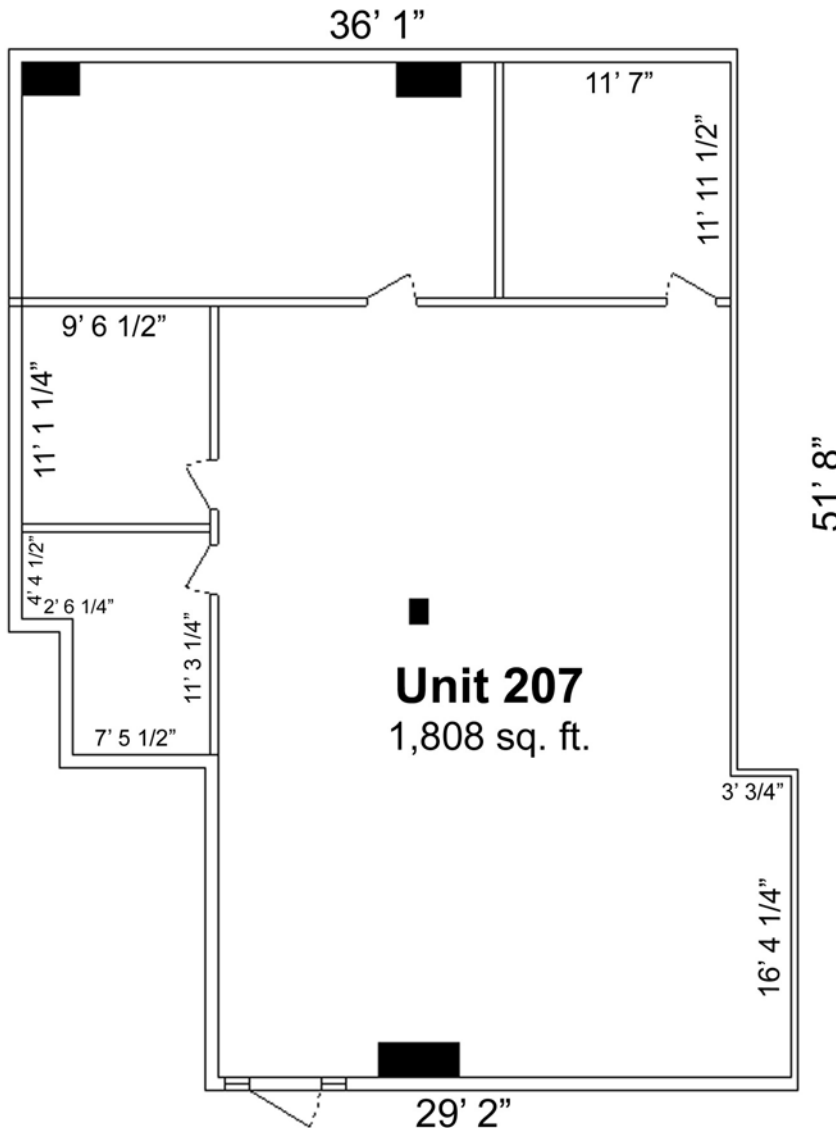

**Floor Plan**  
**Aloha Plaza**  
**380 Huku Li'i**

**FOR LEASING INFORMATION,  
 PLEASE CALL:**

**Valarie Cardone**  
 Realtor® (S)

or

**Mario Cardone**  
 PB, CardOneRealty Corp.,  
 Exclusive Subagent

**891-8469**

**[www.clients1st.biz](http://www.clients1st.biz)**

**Floor Plan  
Aloha Plaza  
380 Huku Li'i**

51' 8"

**FOR LEASING INFORMATION,  
PLEASE CALL:**

**Valarie Cardone**  
Realtor® (S)

or

**Mario Cardone**  
PB, CardOneRealty Corp.,  
Exclusive Subagent