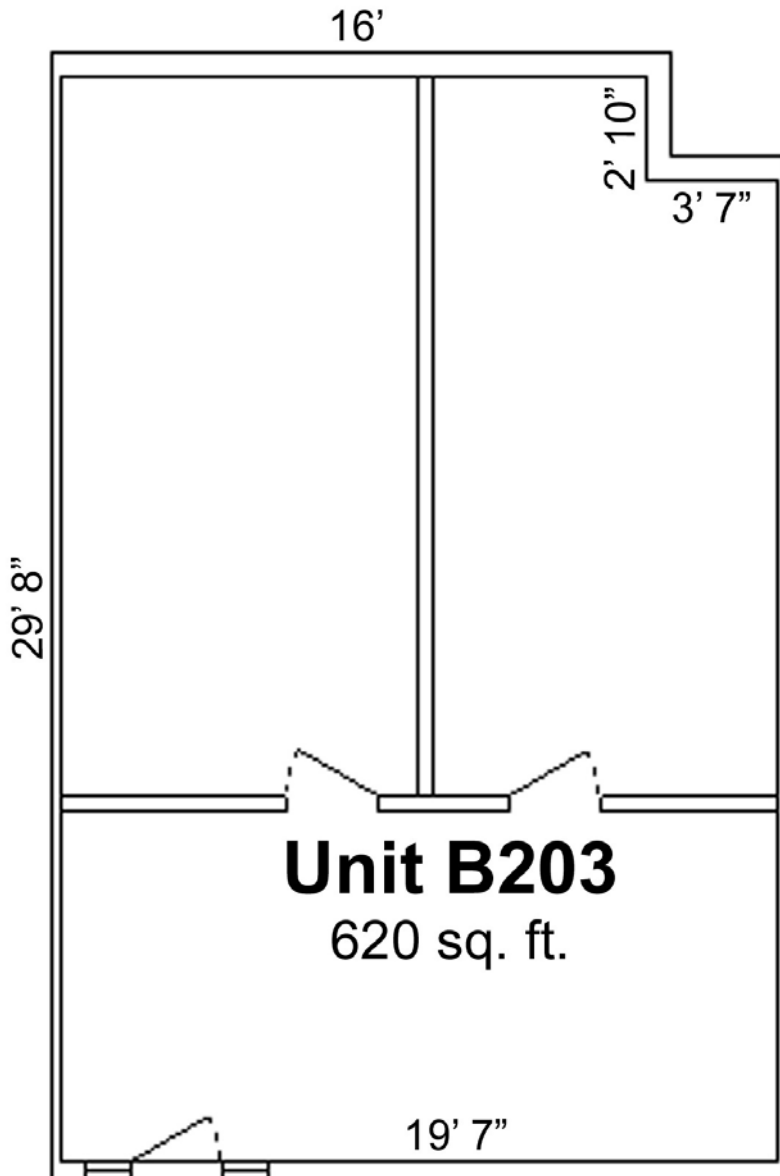

**Floor Plan
Ohukai Plaza
357 Huku Li'i**

**FOR LEASING INFORMATION,
PLEASE CALL:**

Valarie Cardone
Realtor® (S)

or

Mario Cardone
PB, CardOneRealty Corp., subagent

891-8469

www.clients1st.biz