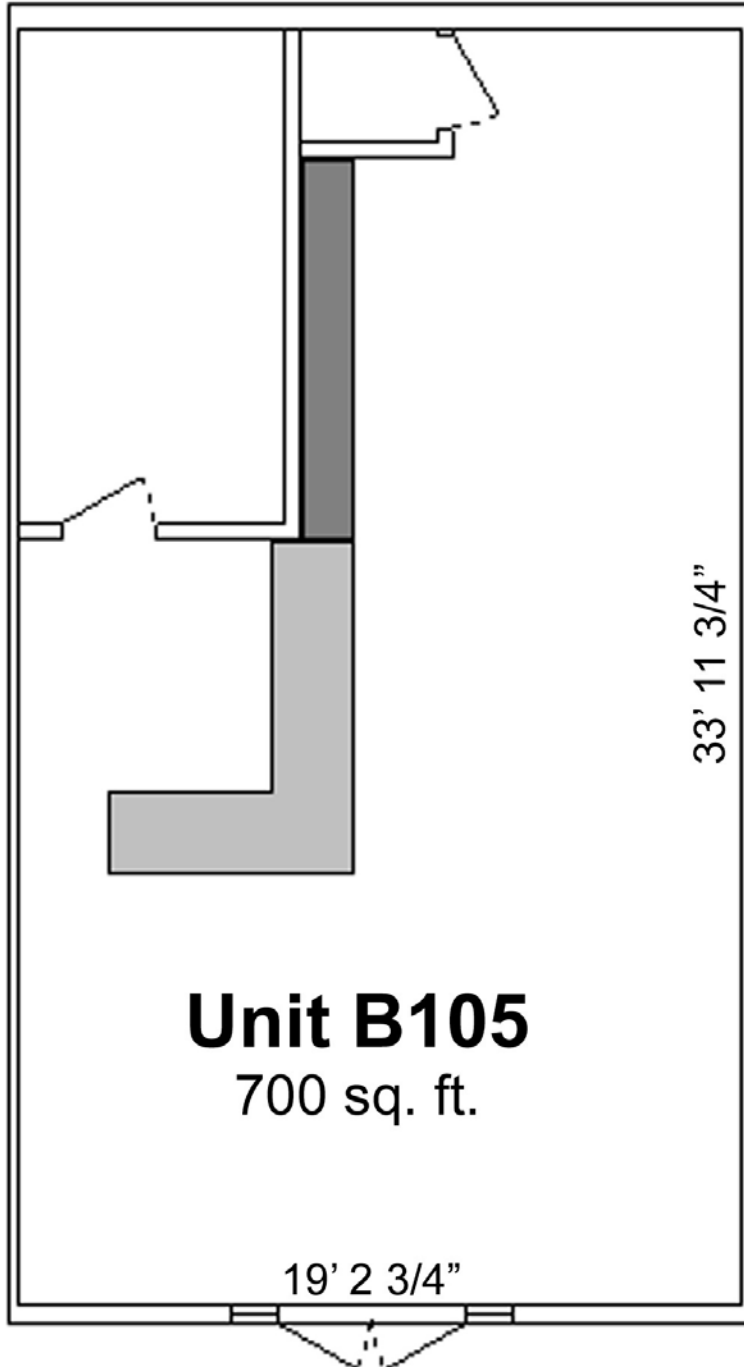

**Floor Plan
Ohukai Plaza
357 Huku Li'i**

**FOR LEASING INFORMATION,
PLEASE CALL:**

Valarie Cardone
Realtor® (S)
or

Mario Cardone
PB, CardOneRealty Corp., subagent

891-8469

www.clients1st.biz

Unit B105
700 sq. ft.

**Floor Plan
Ohukai Plaza
357 Huku Li'i**

**FOR LEASING INFORMATION,
PLEASE CALL:**

Valarie Cardone
Realtor® (S)

or

Mario Cardone
PB, CardOneRealty Corp., subagent

891-8469

www.clients1st.biz

**Floor Plan
Ohukai Plaza
357 Huku Li'i**