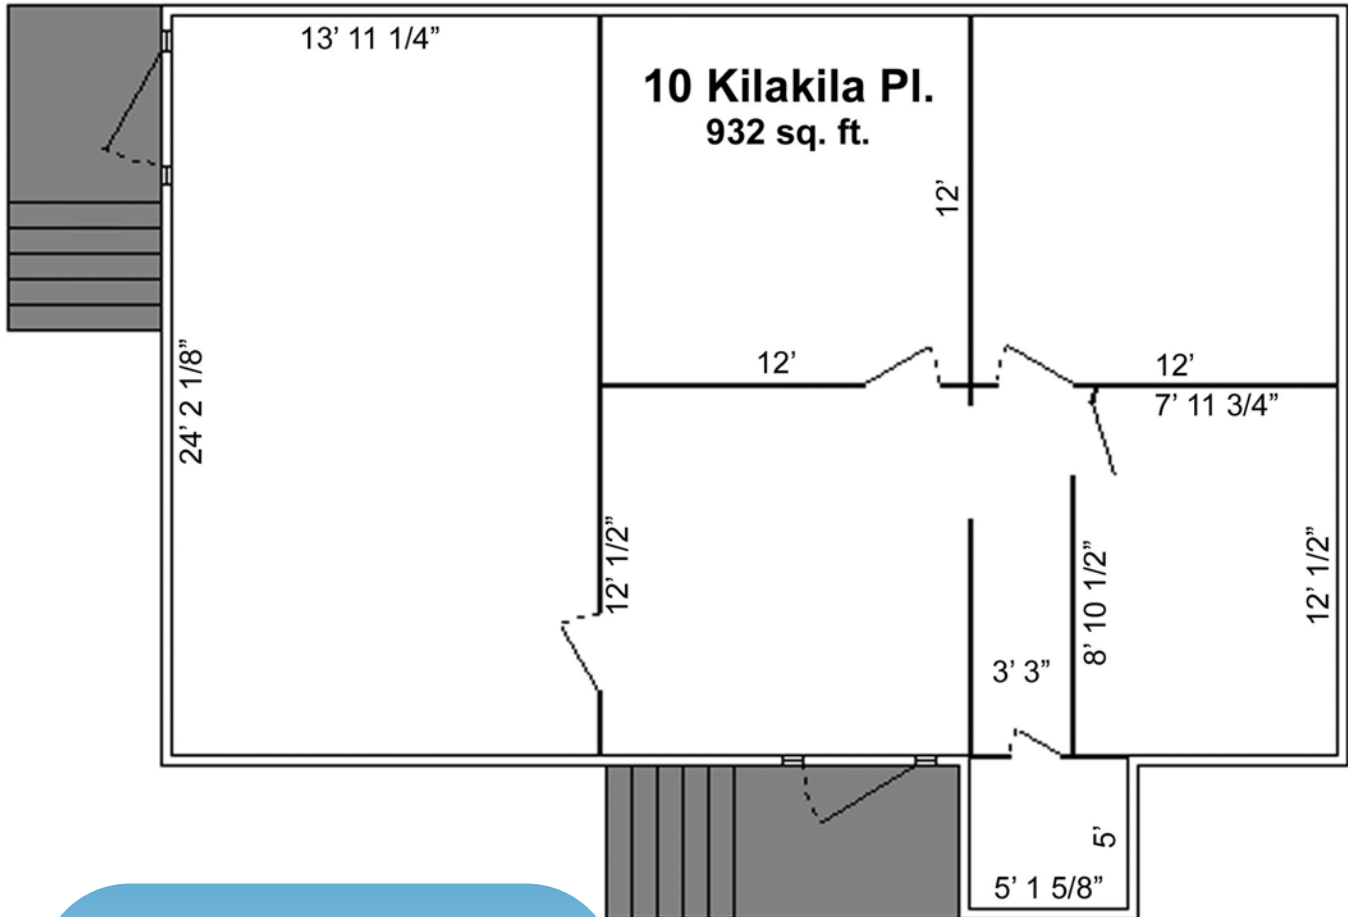

**FOR LEASING INFORMATION,  
 PLEASE CALL:**

Valarie Cardone  
 Realtor® (S)

or

Mario Cardone  
 PB, CardOneRealty Corp., subagent

**891-8469**

The information contained herein comes from sources deemed reliable, but no warranties and guarantees as to the accuracy of the information should be construed. This information may be changed or this property withdrawn at any time without prior notice. No sub-agency is offered to cooperating Brokers. CardOneRealty Corp. is acting as an exclusive subagent of Peake & Levoiy, LLC.