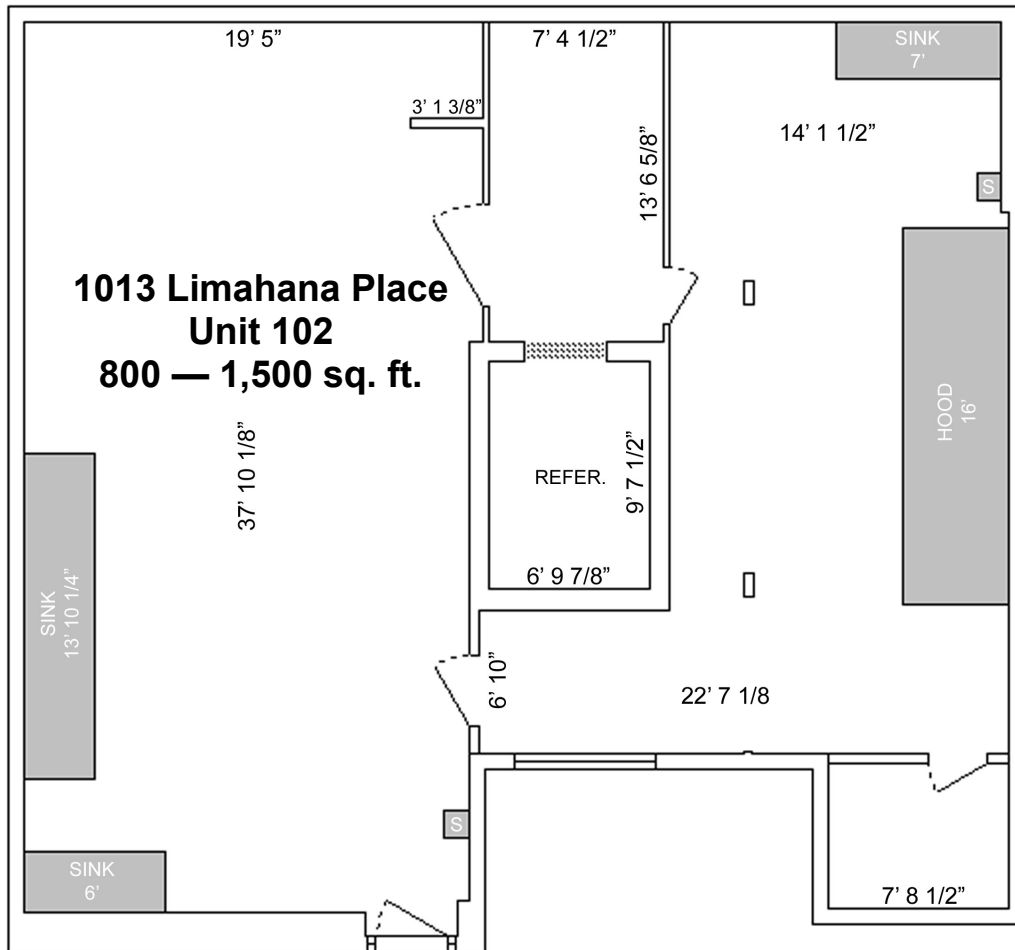

PEAKE // LEVOY

COMMERCIAL REAL ESTATE SERVICES

80 Puunene Avenue, Suite 102
Kahului, Hawaii 96732
Office: (808) 877-7073

FOR LEASING INFORMATION, PLEASE CALL:

Valarie Cardone
Realtor® (S)

Mario Cardone
PB, CardOneRealty Corp., subagent