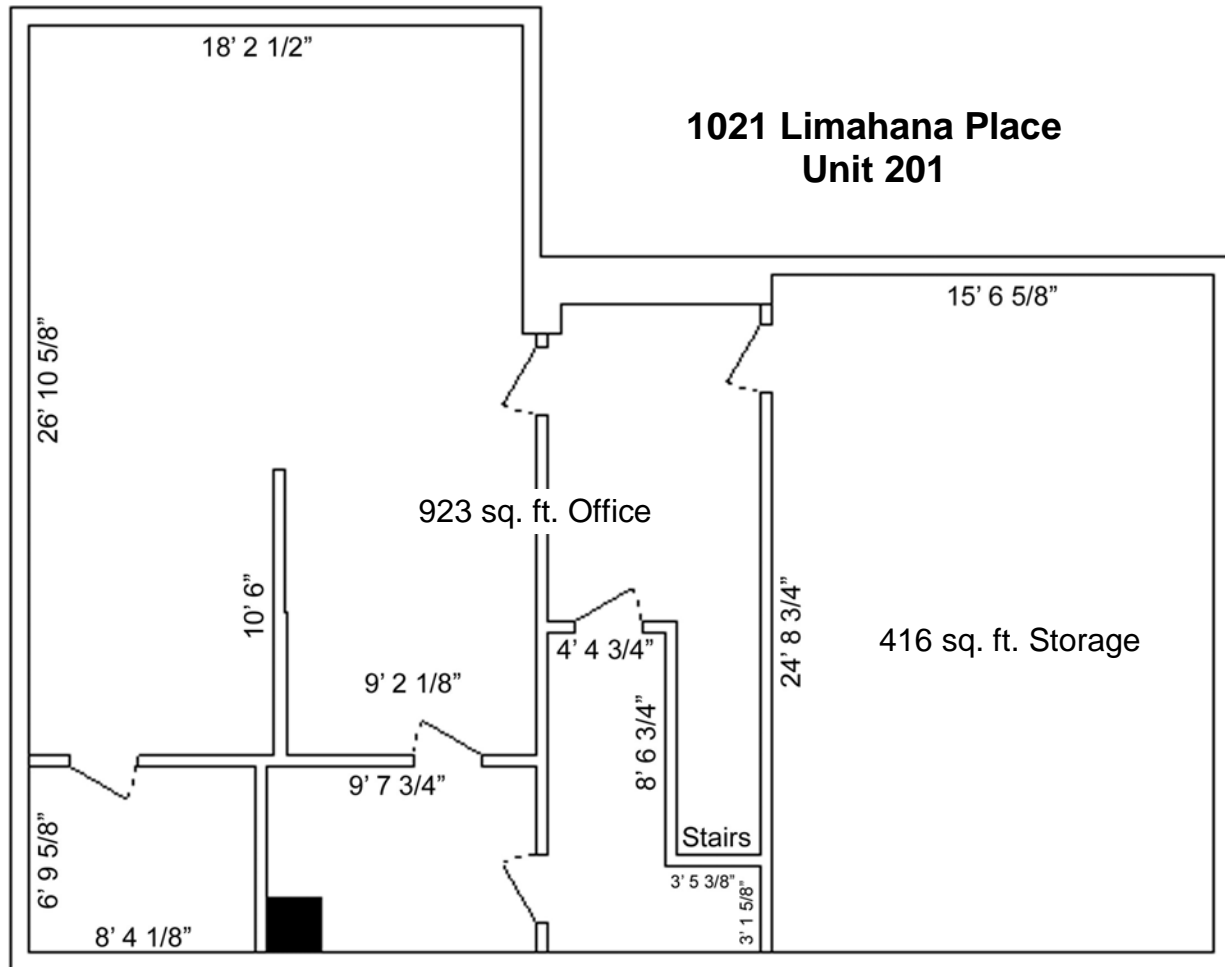

FOR LEASING INFORMATION, PLEASE CALL:

Valarie Cardone
Realtor® (S)

Mario Cardone
PB, CardOneRealty Corp., subagent

891-8469
www.clients1st.biz

The information contained herein comes from sources deemed reliable, but no warranties and guarantees as to the accuracy of the information should be construed. This information may be changed or this property withdrawn at any time without prior notice. No sub-agency is offered to cooperating Brokers. CardOneRealty Corp. is acting as an exclusive subagent of Peake & Levoy, LLC.

October 2010