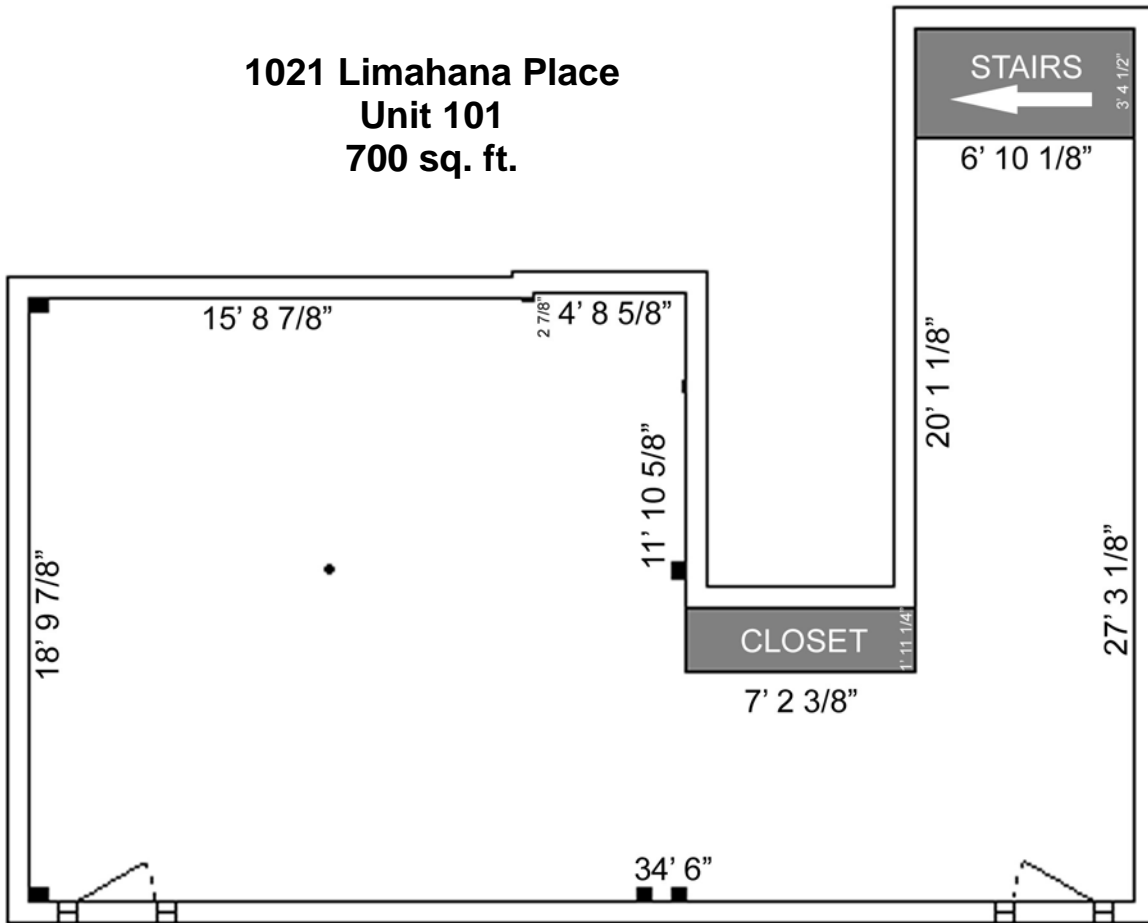

**1021 Limahana Place
Unit 101
700 sq. ft.**

FOR LEASING INFORMATION, PLEASE CALL:

Valarie Cardone
Realtor® (S)

Mario Cardone
PB, CardOneRealty Corp., subagent

891-8469
www.clients1st.biz

The information contained herein comes from sources deemed reliable, but no warranties and guarantees as to the accuracy of the information should be construed. This information may be changed or this property withdrawn at any time without prior notice. No sub-agency is offered to cooperating Brokers. CardOneRealty Corp. is acting as an exclusive subagent of Peake & Levoy, LLC.